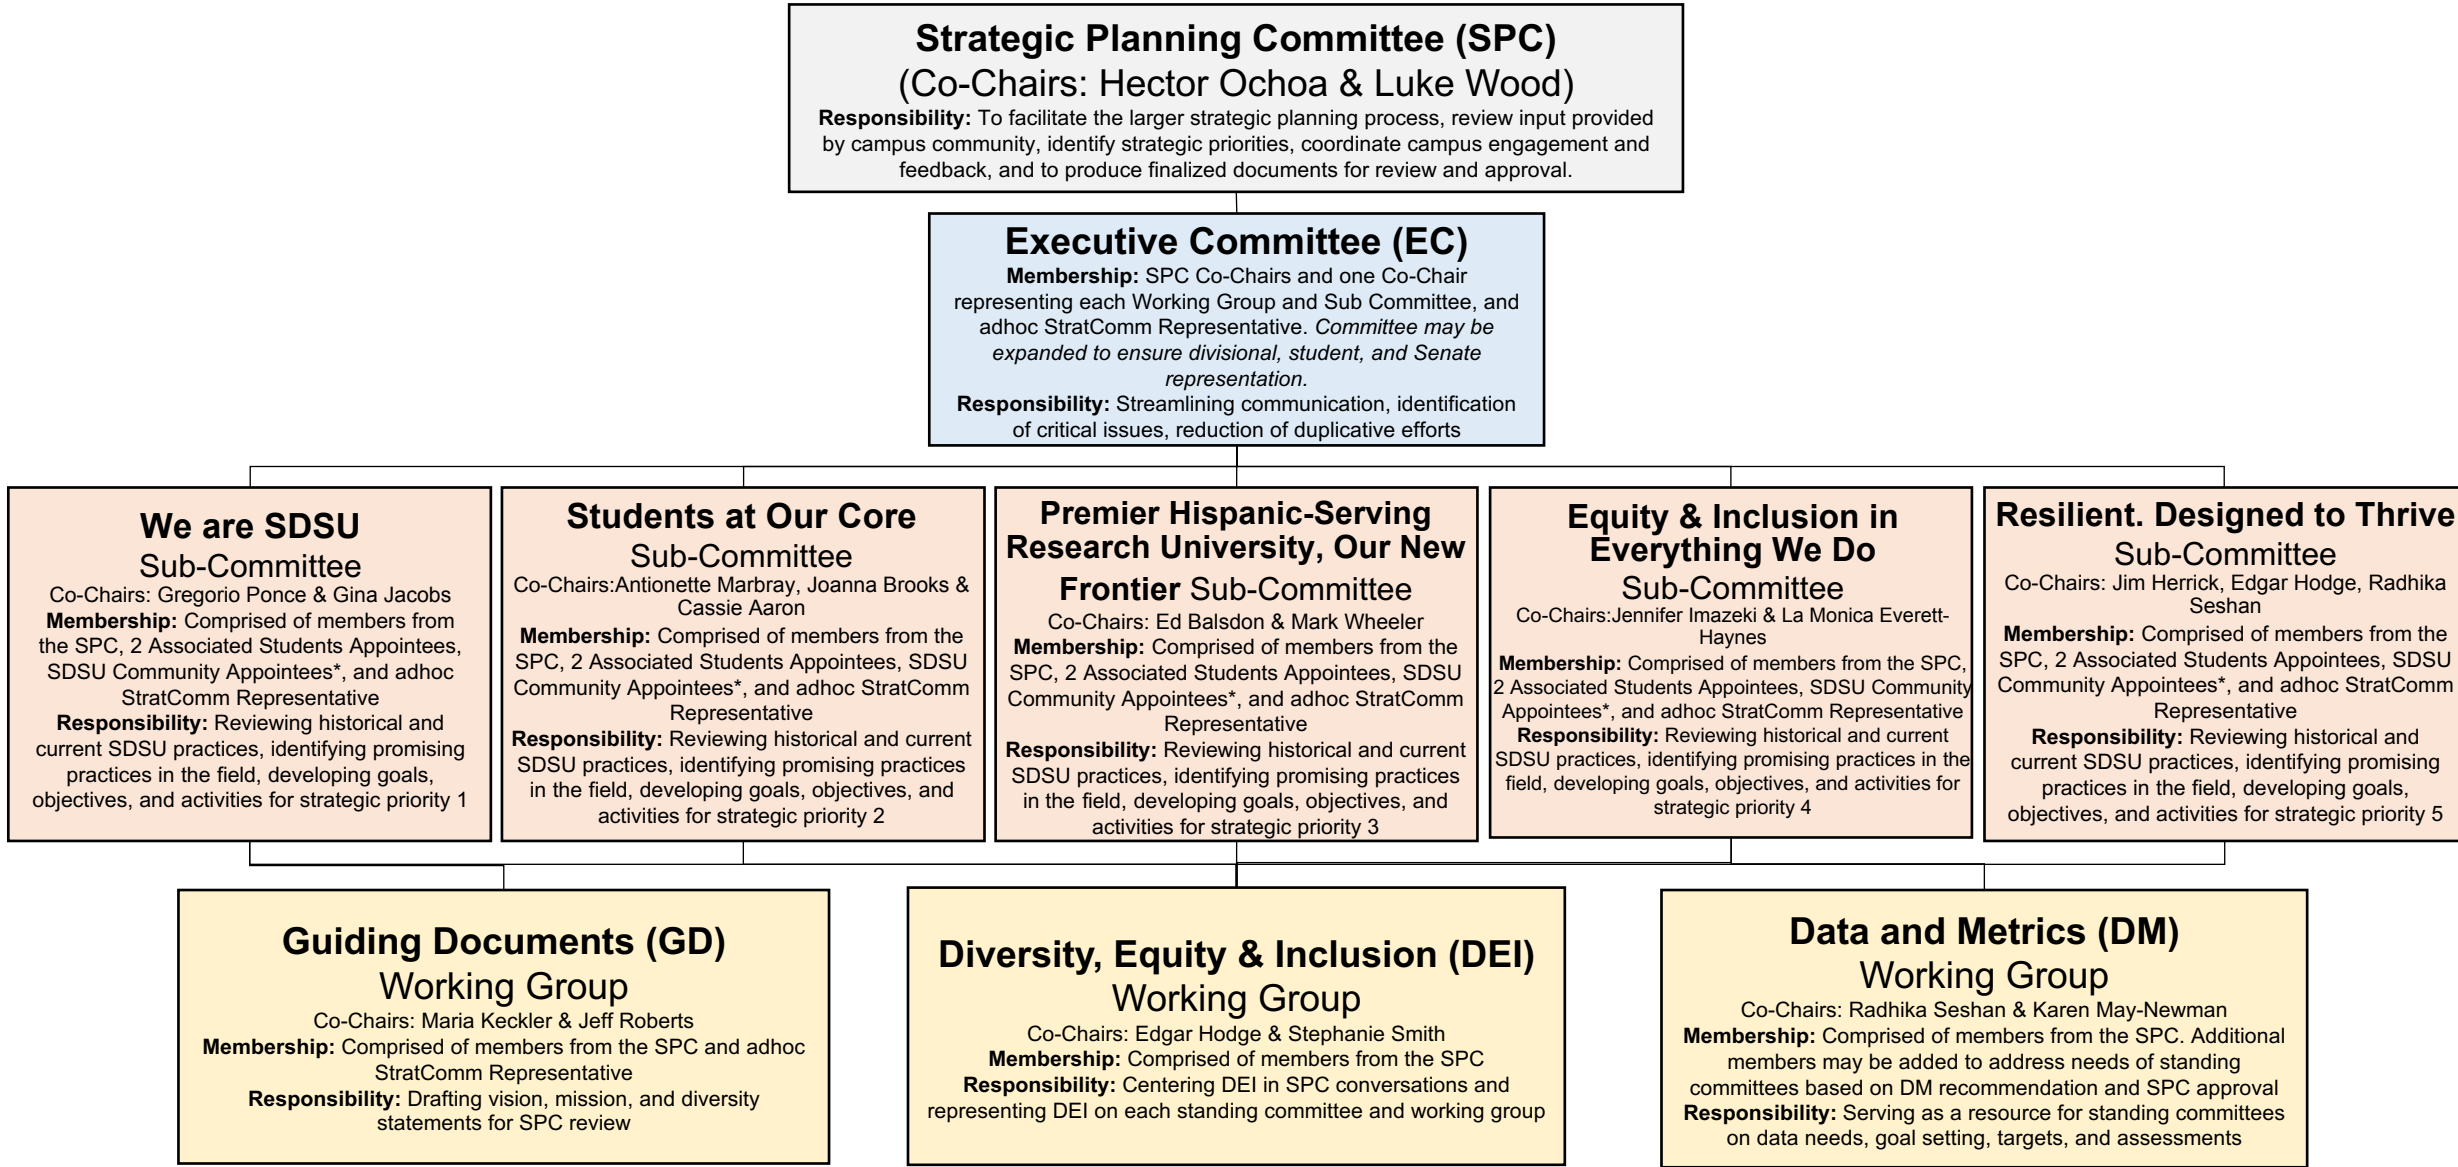

Strategic Planning Team

Organizational Structure

*SDSU Community Appointees may include students, faculty, staff, alumni, administration, and community members based on expertise as recommended by Strategic Planning Sub-Committees.